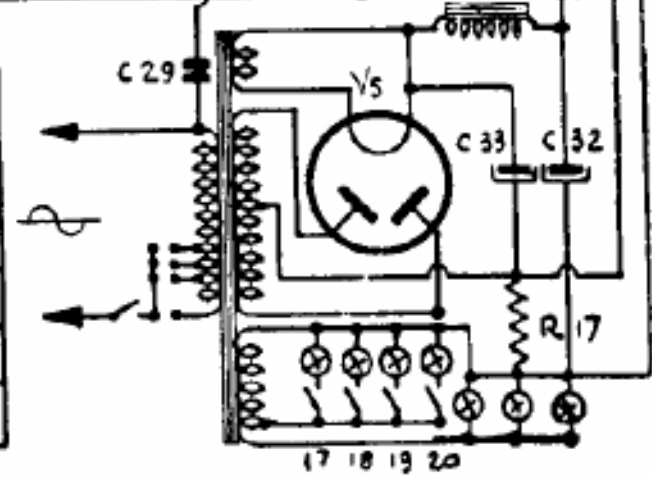

| POSIZIONI COMMUTATORE | | CONTATTI | | | | | | | | | | | | | | | | | | | |
|--------------------------|---------|----------|---|---|---|---|---|---|---|---|----|----|----|----|----|----|----|----|----|----|----|
| | | 1 | 2 | 3 | 4 | 5 | 6 | 7 | 8 | 9 | 10 | 11 | 12 | 13 | 14 | 15 | 16 | 17 | 18 | 19 | 20 |
| I | CORTISS | ● | ● | ○ | ● | ● | ○ | ● | ○ | ● | ● | ● | ○ | ○ | ○ | ○ | ○ | ○ | ○ | ○ | ○ |
| II | CORTE | ● | ○ | ○ | ○ | ○ | ○ | ○ | ○ | ○ | ○ | ○ | ○ | ○ | ○ | ○ | ○ | ○ | ○ | ○ | ○ |
| III | MEDIE | ○ | ● | ● | ● | ○ | ○ | ○ | ○ | ○ | ○ | ○ | ○ | ○ | ○ | ○ | ○ | ○ | ○ | ○ | ○ |
| IV | LUNGHE | ○ | ● | ● | ○ | ○ | ○ | ○ | ○ | ○ | ○ | ○ | ○ | ○ | ○ | ○ | ○ | ○ | ○ | ○ | ○ |
| V | FONO | ○ | ○ | ○ | ○ | ○ | ○ | ○ | ○ | ○ | ○ | ○ | ○ | ○ | ○ | ○ | ○ | ○ | ○ | ○ | ○ |

WATT RADIO. — Mod. « Sabaudo 11° » e « Augusto ». — Media frequenza: 485 kHz.